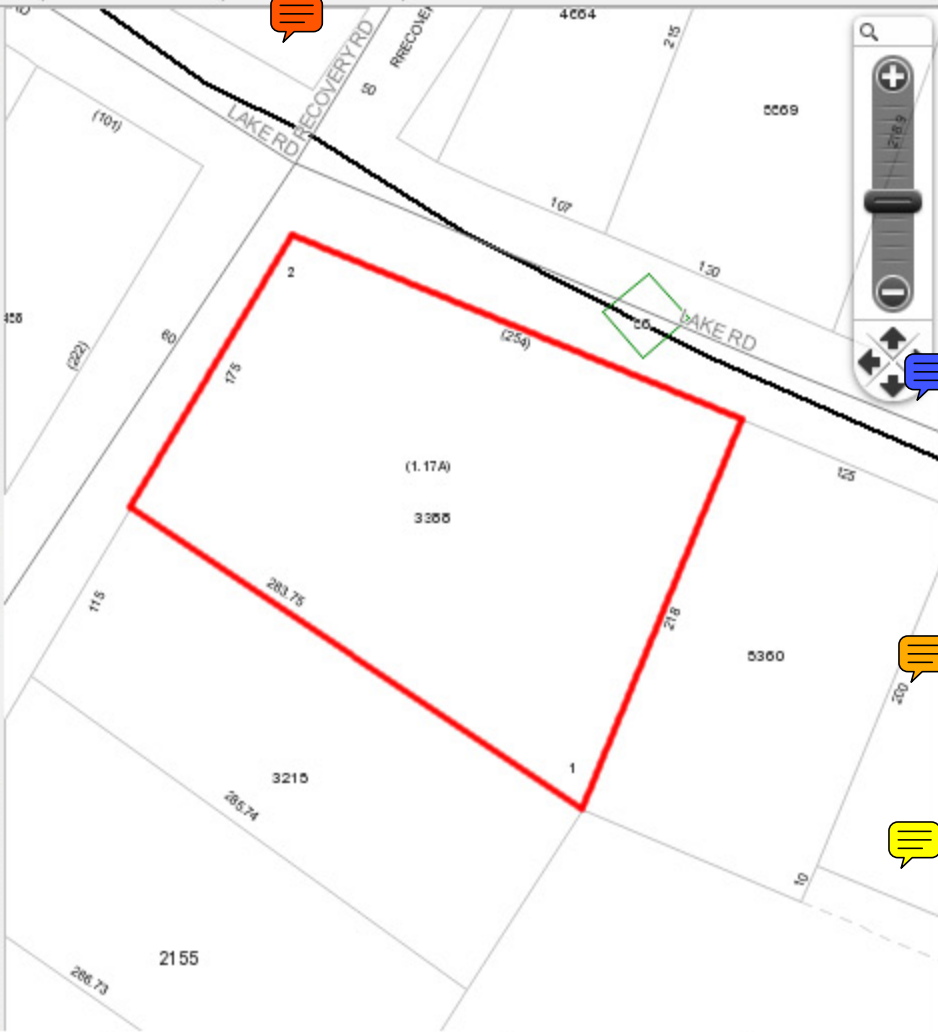

# Granville County GIS

Granville County Home

- Layers
- Land Records
    - NGS Monuments
    - Populated Places
    - Record Number
    - Owner Name
    - Parcel Annotation
    - Parcels
    - Original Lot Lines
  - Parcel Hooks & Misc
    - Buildings
    - County Boundary
    - City Limits Line
    - Subdivision
    - City Limits Polygon
    - Tax Map Index

Properties

Name	Value
ACCTX	68019
ACRE	1.16
BATH	200
BDRM	3
BILLADRS	114 CHARLES STREET
BILLCITY	CREEDMOOR NC
BILLNAM1	CAMPBELL GEORGE P & ARNETTA C
BILLNAM2	** NO DATA **
BILLZIPC	27522
BLDGVAL	126176
BOOKPAGE	908/170
CALCACRES	1.174555
CITYNAME	CREEDMOOR

### Attribute Query

Layer: Parcels

Field to Search on: BILLNAM1

Operator: Begins with

Attribute Value (case insensitive): CAMPBELL

Attribute Value in Results: BILLNAM1

Execute Max results: 100

PRC Results

X: 2089362.185222, Y: 864186.270737 (Foot\_US)

1 feature selected

1200.00

489.58 x 655.21 (ft)